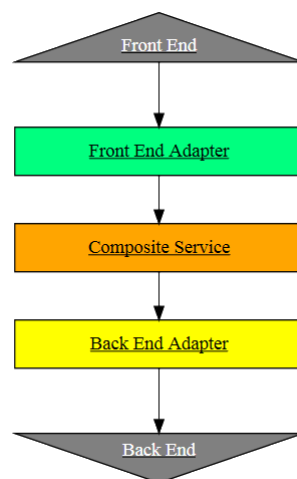

Component Design Processes / ExceptionHandler